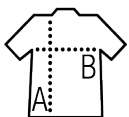

Quality

JERSEY 145
100% mercerised cotton
145 gsm

Style

Short sleeves
Mercerised cotton ribbed round neck
Taped cuffs and hem
Neck tape

Related products

Available colours

Packaging

 Carton size : 60 x 40 x 14 cm

 Weight per carton : 0.00kg

Available sizes

Sizes	S	M	L	XL	XXL	3XL	4XL
A/B	71/50,5	72/53,5	73/56,5	74/59,5	75/62,5	76/65,5	77/68,5