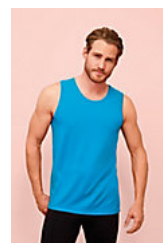

Related products

SOL'S SPORTY TT MEN
02073